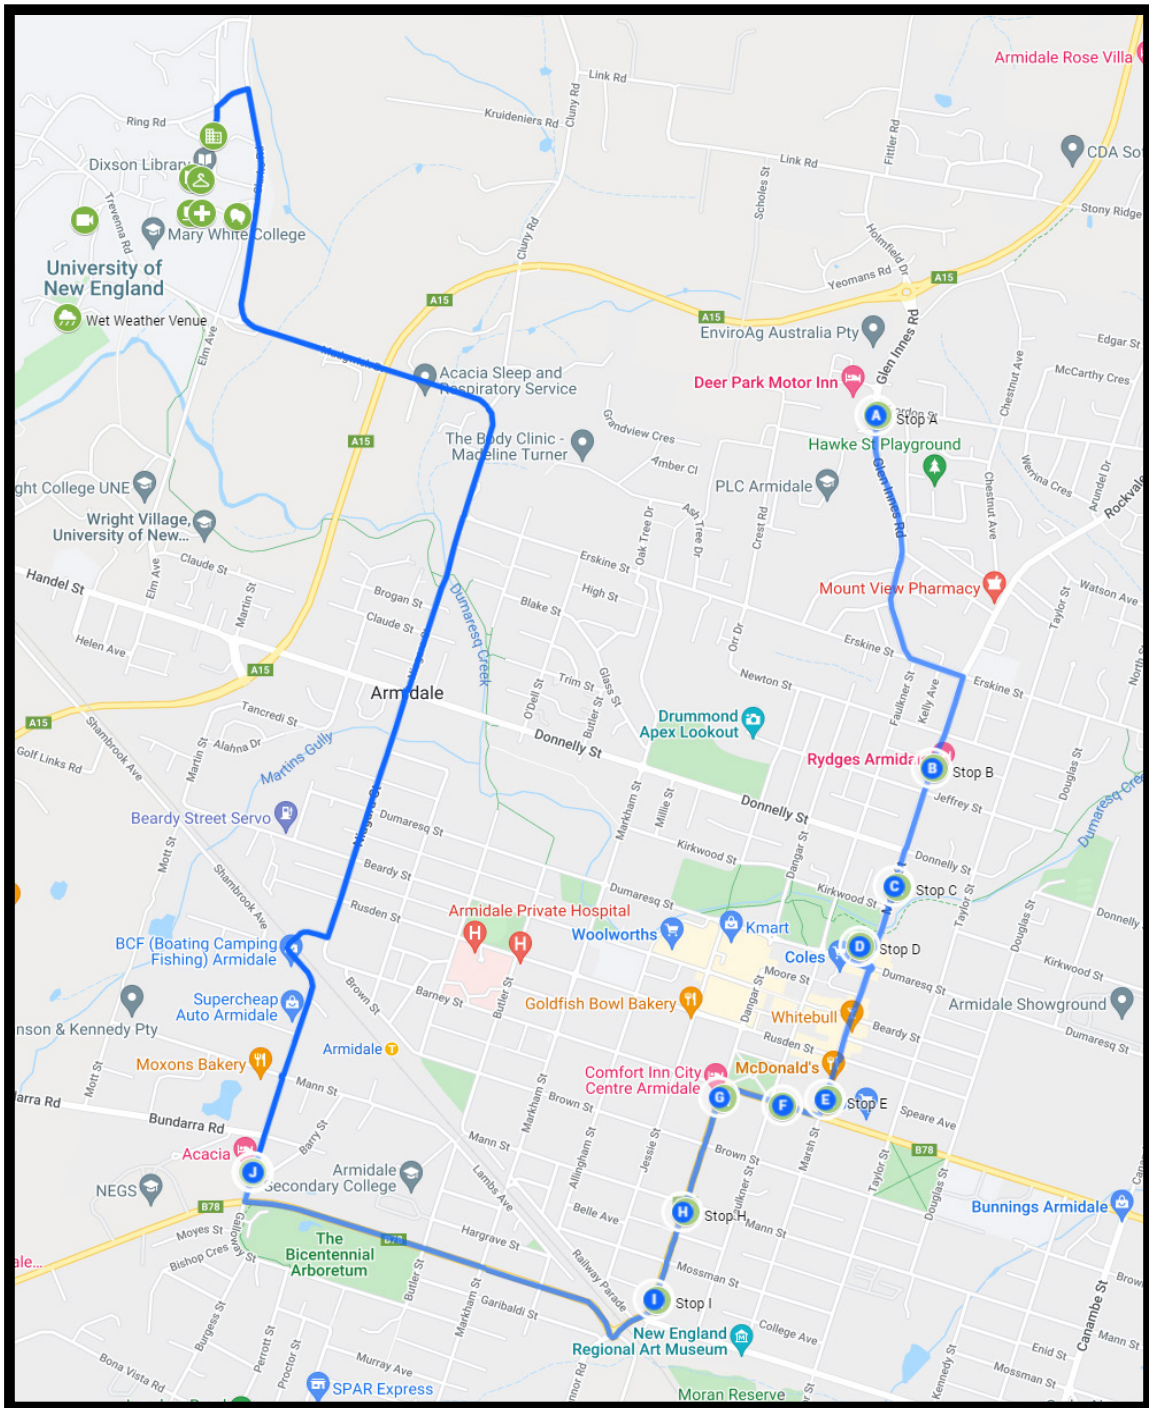

Stop E: Armidale Pines

Stop F: Country Comfort, Abbotsleigh Motor Inn, Estelle Kramer Motel, Cedar Lodge Motel (*stops at Country Comfort*)

Stop G: Comfort Inn City Centre (*stops opposite*)

Stop H: Alluna Motel (*stops opposite*)

SHUTTLE TO TOWN

UNE Northern Carpark	STOP A	STOP B	STOP C	STOP D	STOP E	STOP F	STOP G	STOP H	STOP I	STOP J
12:10	12:20	12:24	12:24	12:25	12:26	12:27	12:28	12:29	12:30	12:34
12:30	12:40	12:44	12:44	12:45	12:46	12:47	12:48	12:49	12:50	12:54
12:50	13:00	13:04	13:04	13:05	13:06	13:07	13:08	13:09	13:10	13:14
13:10	13:20	13:24	13:24	13:25	13:26	13:27	13:28	13:29	13:30	13:34
13:30	13:40	13:44	13:44	13:45	13:46	13:47	13:48	13:49	13:50	13:54
13:50	14:00	14:04	14:04	14:05	14:06	14:07	14:08	14:09	14:10	14:14
17:00	17:10	17:14	17:14	17:15	17:16	17:17	17:18	17:19	17:20	17:24
17:20	17:30	17:34	17:34	17:35	17:36	17:37	17:38	17:39	17:40	17:44
17:40	17:50	17:54	17:54	17:55	17:56	17:57	17:58	17:59	18:00	18:04
18:00	18:10	18:14	18:14	18:15	18:16	18:17	18:18	18:19	18:20	18:24

Stop A: Deer Park Motor Inn, Hideaway Motor Inn, Armidale Motel (*stops opposite Hideaway*)

Stop B: White Lantern Motel, Cotswold Gardens, Rydges (*stops at Rydges*)

Stop C: Elite Motor Inn

Stop D: Club Motel, New England Motor Inn, Sandstock Motor Inn, **Visitors Info Centre** (*stops at Visitors Information Centre*)