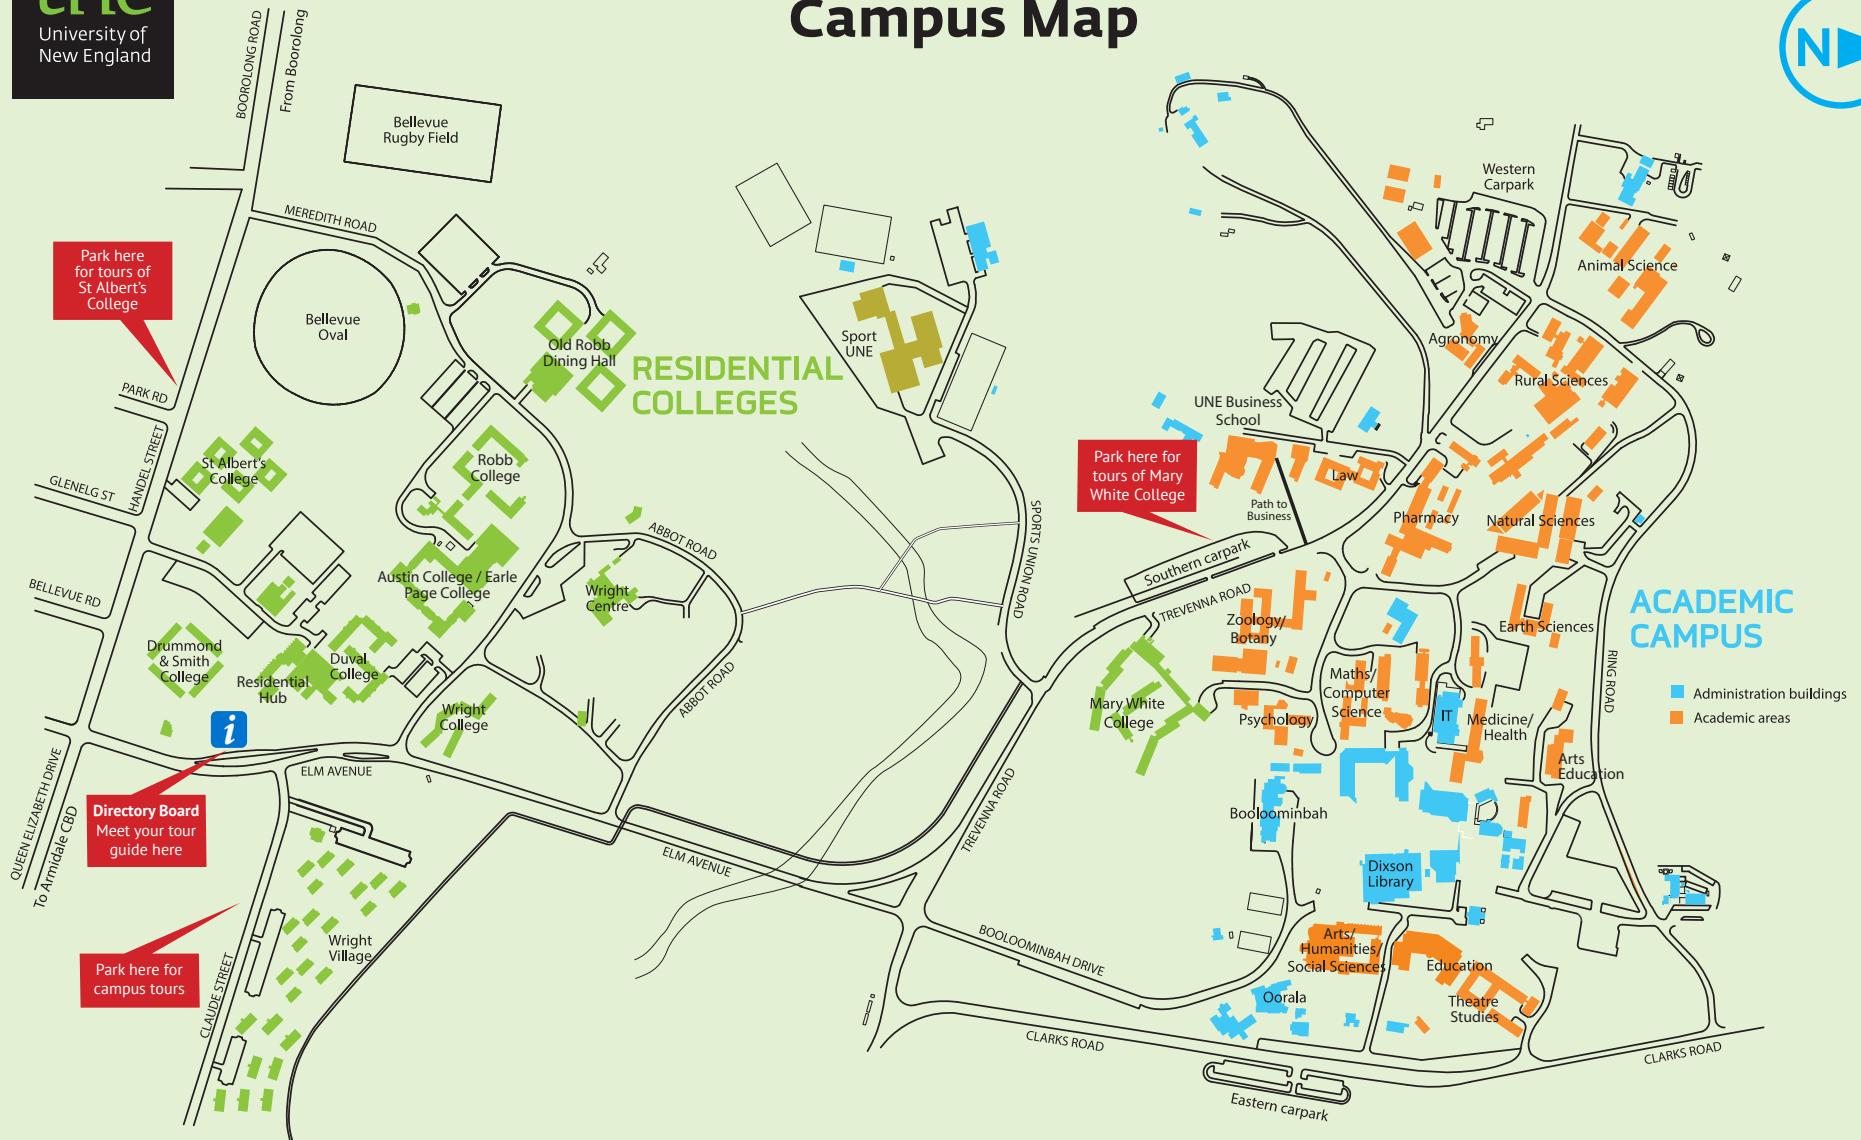

University of New England Campus Map

Park here for tours of St Albert's College

Park here for tours of Mary White College

Directory Board
Meet your tour guide here

Park here for campus tours

As per the University of New England Pay Parking Scheme, any person who brings a vehicle onto campus must abide by the permissive parking signage. Parking tickets are available for purchase from any of the ticket machines on campus. If you have any questions please contact Safety and Security on (02) 6773 2099.